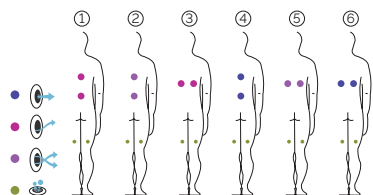

Bali

Three metres where you can disconnect.

CODE 40769

9 positions

9 seats

Measures: ø 300 cm

Water capacity (l): 2.290 liters

Weight: Empty 310 kg / Full 2.600 kg

2 colors

6 massages

SHELL FINISHES (ACRYLIC COLORS)

FEATURES

METALLIC
STRUCTURE

BCN
DESIGN

reioX
IMPACTSYSTEM

PROFESSIONAL LINE

EN

AQUAVIA SPA

TECHNICAL SPECIFICATIONS

FEATURES	BALI
Total massage points	36
Massage Jets	18
Air Nozzles	18
Stainless Steel Nozzles	Not available
Headrests	Not available
Grating on Teak Wooden	Not available
Piezoelectric Button	2
Metal structure	Standard
White LED Light	Standard
Chromotherapy LED spotlight	Optional
Isolating cover	Optional

RECOMMENDED EXTERNAL EQUIPMENT

Balance tank	2.000 l
Compact Kit	Kit 75 2M

EQUIPMENT

Filter	Ø 650
Filtration pump	0,82 KW
Massage Pump	2 x 1,81 KW
Air blower	1,3 KW
Standard heater power	6 KW
Ozonator	Optional
Buttons / Control	Piezoelec.

INSTALLATION

Power requirement (LOW AMP) (W)	11.760 W
Power requirement (LOW AMP) (A)	18,9 A
Voltage	400 V III

According to our policy of constant evolution, we reserve the right to modify the specifications in part or in whole without forewarning.