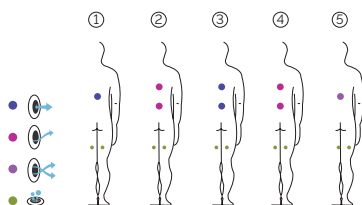

Measures: ø230 cm

Water capacity (l): 1120 liters

Weight: Empty 175 kg / Full 1.295 kg

4 colors

5 massages

SHELL FINISHES (ACRYLIC COLORS)

PROFESSIONAL LINE

EN

AQUAVIA SPA

TECHNICAL SPECIFICATIONS

FEATURES	
Total massage points	18
Massage Jets	8
Air Nozzles	10
Stainless Steel Nozzles	Optional
Headrests	Not available
Grating on Teak Wooden	Not available
Piezoelectric Button	2
Metal structure	Standard
White LED Light	Standard
Chromotherapy LED spotlight	Optional
Isolating cover	Optional