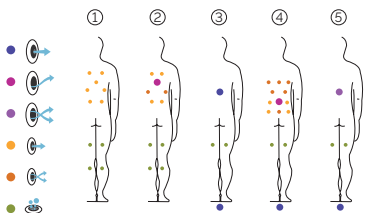

Cube Ergo

An ergonomic gem.

CODE 67100

Ideal for 3 people

5 positions

2 loungers

3 seats

Measures: 231 x 231 x 78 cm

Water capacity (l): 975 liters

Weight: Empty 450 kg / Full 1.425 kg

5 colors

5 massages