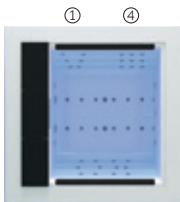

Cube

Luxury and elegance personified.

CODE 56541

Ideal for 4 people

5 positions

4 seats

Measures: 231 x 231 x 78 cm

Water capacity (l): 975 liters

Weight: Empty 450 kg / Full 1.425 kg

6 colors

4 massages

② ③