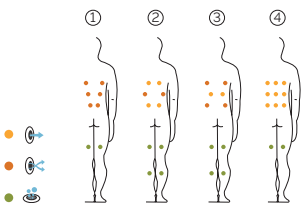

Cube

Luxury and elegance personified.

CODE 56541

Ideal for 4 people

5 positions

4 seats

Measures: 231 x 231 x 78 cm

Water capacity (l): 975 liters

Weight: Empty 450 kg / Full 1.425 kg

6 colors

4 massages

② ③

SHELL FINISHES (ACRYLIC COLORS)

FURNITURE FINISHES (OUTDOOR CABINET)

EXCLUSIVE LINE

EN

AQUAVIA SPA

TECHNICAL SPECIFICATIONS

FEATURES	
Total massage points	39
Massage Jets	27
Air Nozzles	12
Jets / Stainless Steel Nozzles	Standard
Headrests	2
Touch Panel	Standard
Ultraviolet Treatment UV	Standard
Metal structure	Standard
ABS base	Standard
Energy Saving Cover	Standard
EcoSpa	Standard
Nordic Insulation System	Optional
Blue Connect Plus	Optional
FINISHES	
Colour Sense	5 LED + illuminated Accessories
Pure Line Lighting	Standard
Surround Bluetooth Audio	Optional
Woodermax Cabinet	Not available
Aromatherapy	Standard
Stainless steel handrail	Not available
Wifi Spa Control	Optional
Without cabinet	Not available
MASSAGE PUMPS	
Water massage	1800 W / 2,5 CV
Relax Impact Pump	1150 W
FILTRATION AND HEATING	
Recirculation pump	200 W
Water heater	3.000 W
Type of filter	Cartridge
POWER SUPPLY	
Power requirement to 230 V (LOW/AMP)	3.400 W / 14,6 A
Voltage	230 V / 400 V III

FEATURES

OPTIONAL FEATURES

According to our policy of constant evolution, we reserve the right to modify the specifications in part or in whole without forewarning.