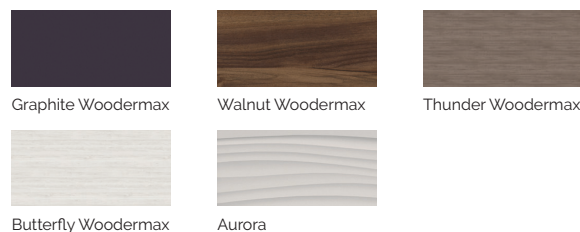

FURNITURE FINISHES (OUTDOOR CABINET)