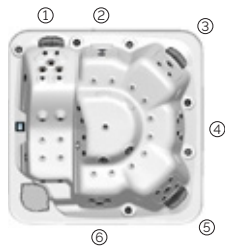

6 positions

1 lounger

5 seats

Measures: 216 x 216 x 90 cm

Water capacity (l): 980 litros

Weight: Empty 330 kg / Full 1.310 kg

7 colors

6 massages

SHELL FINISHES (ACRYLIC COLORS)

FEATURES

BUILT-IN LINE

EN

AQUAVIA SPA

TECHNICAL SPECIFICATIONS

FEATURES	
Total massage points	44
Massage Jets	28
Air Nozzles	16
Waterfall	Not available
Water fountains	Not available
Jets / Stainless Steel Nozzles	Standard
Headrests	3
Touch Panel	Standard
Metal structure	Standard
Chromotherapy LED spotlight	1 LED
Isolating cover	Optional
EcoSpa	Not available
RECOMMENDED EXTERNAL EQUIPMENT	
Compact Kit	Kit Digital
EQUIPMENT	
Filter	Ø 500
Filtration pump	0.6 KW
Massage Pump	1.8 KW
Air blower	0.9 KW
Standard heater power	3 KW
Ozonator	Optional
INSTALLATION	
Power requirement (LA) (W)	3.600 W
Power requirement (LA) (A)	15.7 A
Voltage	230 / 400 V III