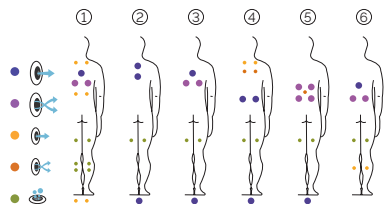

6 positions

1 lounger

5 seats

Measures: 216 x 216 x 90 cm

Water capacity (l): 980 litros

Weight: Empty 330 kg / Full 1.310 kg

7 colors

6 massages