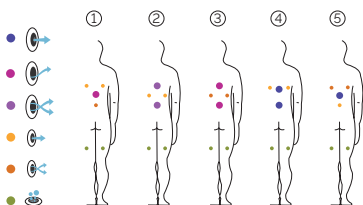

5 seats

Measures: ø 205 x 90 cm

Water capacity (l): 680 liters

Weight: Empty 260 kg / Full 920 kg

5 colors

5 massages

SHELL FINISHES (ACRYLIC COLORS)

FURNITURE FINISHES (OUTDOOR CABINET)