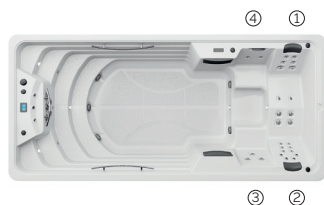

SHELL FINISHES (ACRYLIC COLORS)

White

Sterling