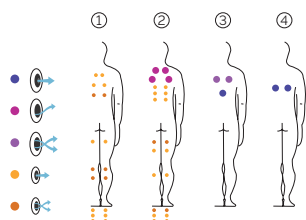

SHELL FINISHES (ACRYLIC COLORS)

White

Sterling