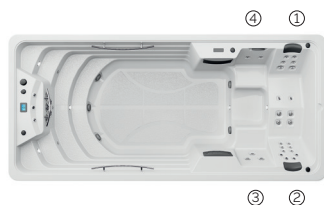

Amazon Inground

Natación sin pausa, relajación sin prisa.

SWIMSPA

AQUAVIA SPA

CÓDIGO 65353

4 posiciones distintas

2 tumbonas

2 asientos

Medidas: 500 x 230 x 138 cm

Volumen de agua: 8.500 litros

Peso: Vacío 1150 kg / Lleno 7.150 kg

2 colores

4 tipos de masaje