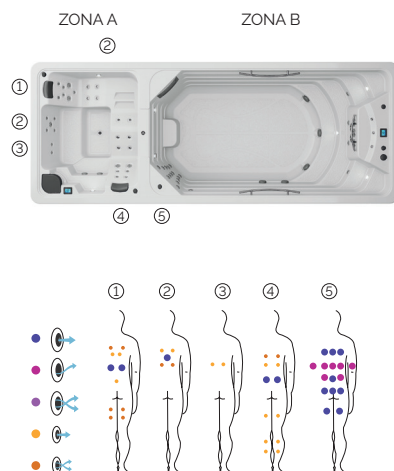

Duo

Double structure, double wellness.

CODE 74238

4 positions

2 loungers

2 seats

1 vertical

Measures: 600 (190 A / 410 B) × 230 × 138 cm

Water capacity (l): 1.000 (A) / 6.000 litres (B)

Weight: Empty 1.000 kg / Full 8.500 kg

2 colors

4 massages

SHELL FINISHES (ACRYLIC COLORS)

FURNITURE FINISHES (OUTDOOR CABINET)

FEATURES

OPTIONAL FEATURES

EN

AQUAVIA SPA

TECHNICAL SPECIFICATIONS

FEATURES	AREA A	AREA B
Total massage points	30	16
Massage Jets	30	16
Air Nozzles	Not available	Not available
Waterfall	Not available	Not available
Water fountains	Not available	3
Counter-current jets maximum flow rate	-	120 m³/h
Headrests	2	Not available
Touch Panel	Principal	Principal
UV + Clean Water	Standard	Standard
Metal structure	Standard	Standard
ABS base	Not available	Not available
Energy Saving Cover	Standard	Standard
EcoSpa	Optional	Optional
Blue Connect Plus	Optional	Optional
Rowing Kit	Not available	Optional Cod. 74496

FINISHES

Colour Sense	3 LED + Ilumin. acc.	5 LED + Ilumin. acc.
Pure Line Lighting	Not available	Not available
Surround Bluetooth Audio	Optional	Optional
Jets / Stainless Steel Nozzles	Standard	Standard
Stainless steel handrail	Not available	3 (inside)
Wifi Spa Control	Optional	Optional
Without cabinet	Optional	Optional

MESSAGE PUMPS

Water massage	2200 W / 3 CV	3 × 2200 W / 3 CV

FILTRATION AND HEATING

Recirculation pump	200 W	400 W
Water heater	3.000 W	3.000 W
Type of filter	1 × cartridge	1 × cartridge

POWER SUPPLY

Power requirement to 230 V (LOW/AMP)	3280 W / 14,3 A	7.000 W / 30,5 A
Voltage	230 V / 400 V III	230 V / 400 V III

This image belongs to the previous version of the product, new design available as of April 2021. According to our policy of constant evolution, we reserve the right to modify the specifications in part or in whole without forewarning.