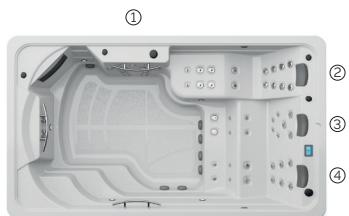

SHELL FINISHES (ACRYLIC COLORS)

COMPACT KIT 64972

FEATURES

OPTIONAL FEATURES

TECHNICAL SPECIFICATIONS

FEATURES	
Total massage points	54
Massage Jets	54
Air Nozzles	Not available
Waterfall	Not available
Water fountains	Not available
Counter-current jets maximum flow rate	80 m ³ /h
Headrests	3
Touch Panel	Principal
Ultraviolet Treatment UV	Standard
Metal structure	Standard
ABS base	Not available
Energy Saving Cover	Standard
EcoSpa	Optional
Blue Connect Plus	Optional
Rowing Kit	Optional
FINISHES	
Colour Sense	5 LED + illuminated accessories
Pure Line Lighting	Not available
Surround Bluetooth Audio	Optional
Jets / Stainless Steel Nozzles	Standard
Stainless steel handrail	3 (inside)
Wifi Spa Control	Optional
RECOMMENDED EXTERNAL EQUIPMENT	
Compact Kit	64972
EQUIPMENT	
Filter	Ø 500
Filtration pump	0,6 KW
Massage Pump	3 × 2,2 KW / 3CV
Standard heater power	3 KW
Ozonator	Standard
INSTALLATION	
Power requirement (LA) (W)	7352 W
Power requirement (LA) (A)	31,9 A
Voltage	230V F+N