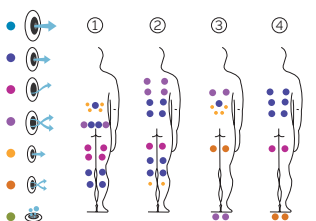

Fitness Spa Inground

Tout-en-un.

SWIMSPA

AQUAVIA SPA

FR

CODE 67587

4 positions

1 allongées

2 assises

1 verticale

Dimensions: 400 × 230 × 138 cm

Volume Eau: 6.000 litres

Poids: Vide 1.150 kg / Plein: 7.150 kg

2 couleurs

4 massages

ACOULEURS ACRYLIQUE

White

Sterling