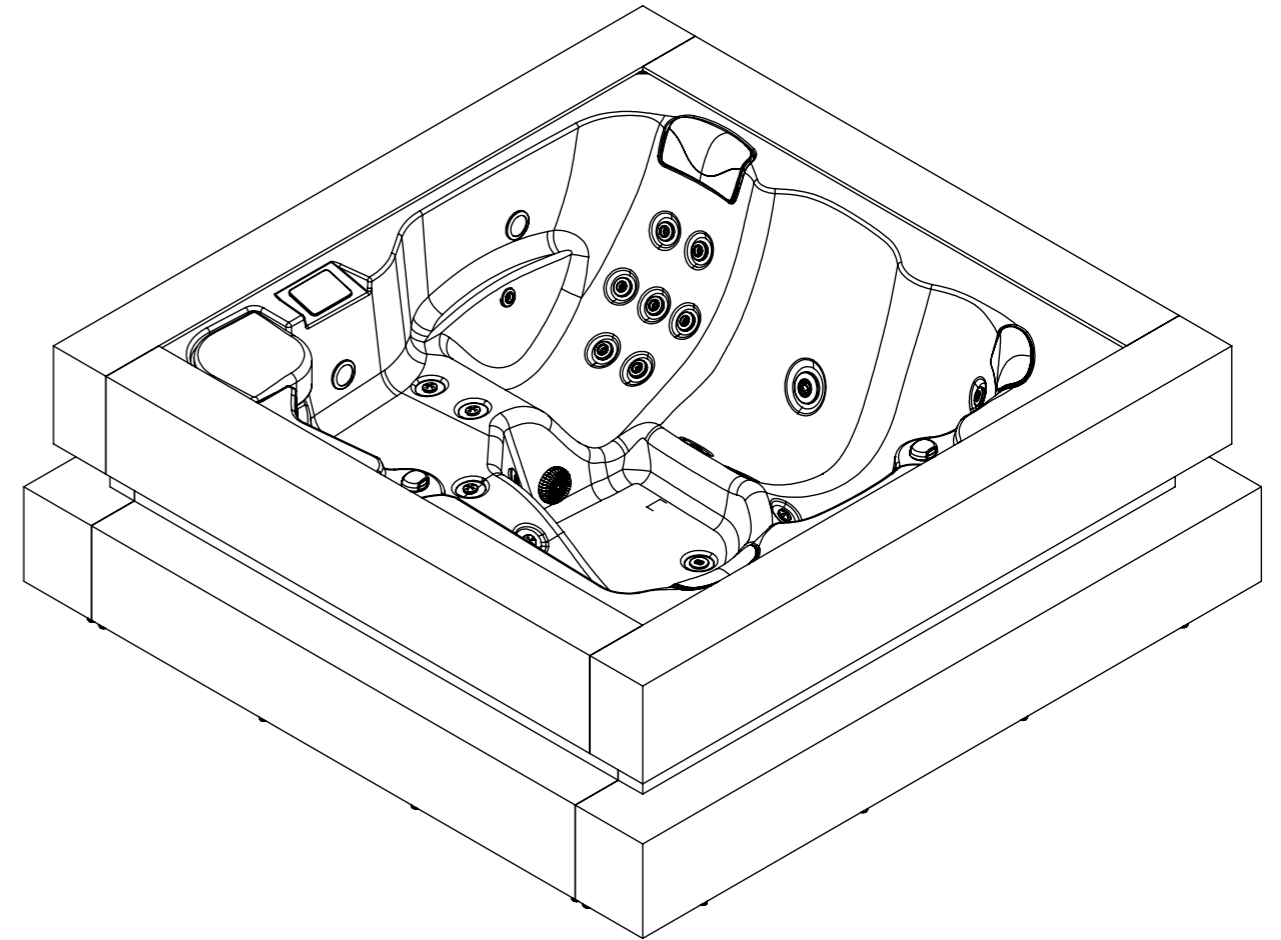

General specifications	
Spa weight (dry)	450 kg
Spa weight (filled)	1425 kg

ELECTRICAL BOARD CONNECTIONS ACCESS

According to our policy of continuous improvement, dimensions, features or components of this product can be partially or completely changed without prior notice.
It's Customer responsibility to verify that this is the last version of the drawing

04	10/01/2020	I.Rica	Drain position modified
03	18/12/2018	D.Castillo	Spa weight added.
02	02/07/2018	A.Miquel	Jets changed (CMP)
01	05/05/2017	O. Faura	Changing of electronic parts references.
00	29/06/2016	I.Pozo	New spare templates
Change No.	Date	Name	Modification
Remarks			COMMERCIAL
Dimensions in mm. General Tolerances +/- 10mm			
Drawn	10/01/2019	I.Rica	Part Number 67100
Checked	-	X.Codina	
Scale 1:20	General Tolerance DIN 7168 ISO 2768g		Rev. 05
Sheet 1/1			
			First Angle Projection
Property of IBERSPA S.L. Avda. Pla d'Urgell 2-8 25200 Cervera, Spain. Don't use without permission. Keep this information confidential and use it solely for the permitted purpose.			