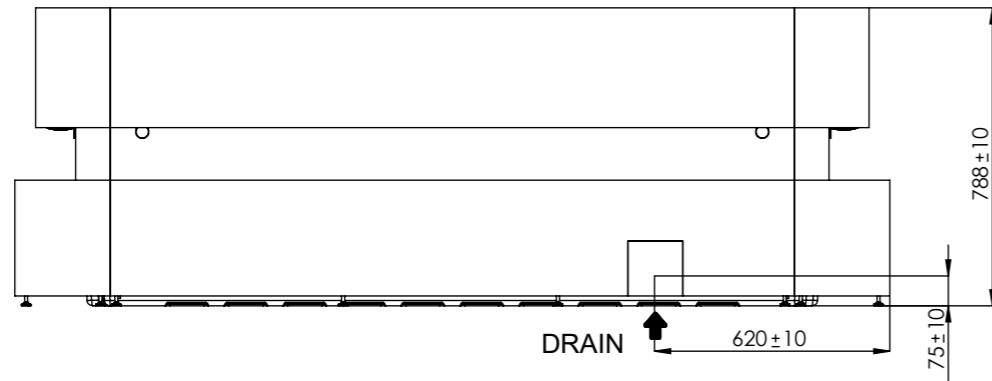

General specifications	
Spa weight (dry)	450 kg
Spa weight (filled)	1425 kg

ELECTRICAL BOARD CONNECTIONS ACCESS

According to our policy of continuous improvement, dimensions, features or components of this product can be partially or completely changed without prior notice.
It's Customer responsibility to verify that this is the last version of the drawing

04	10/01/2020	I.Rica	Drain position modified
03	18/12/2018	D.Castillo	Spa weight added.
02	02/07/2018	A.Miquel	Jets changed (CMP)
01	05/05/2017	O. Faura	Changing of electronic parts references.
00	29/06/2016	I.Pozo	New spare templates
Change No.	Date	Name	Modification
Remarks			COMMERCIAL
Dimensions in mm. General Tolerances +/- 10mm			
Drawn	10/01/2019	I.Rica	Part Number 67100
Checked	-	X.Codina	
Scale 1:20	General Tolerance DIN 7168 ISO 2768g		Rev. 05
Sheet 1/1			
			First Angle Projection
Property of IBERSPA S.L. Avda. Pla d'Urgell 2-8 25200 Cervera, Spain. Don't use without permission. Keep this information confidential and use it solely for the permitted purpose.			