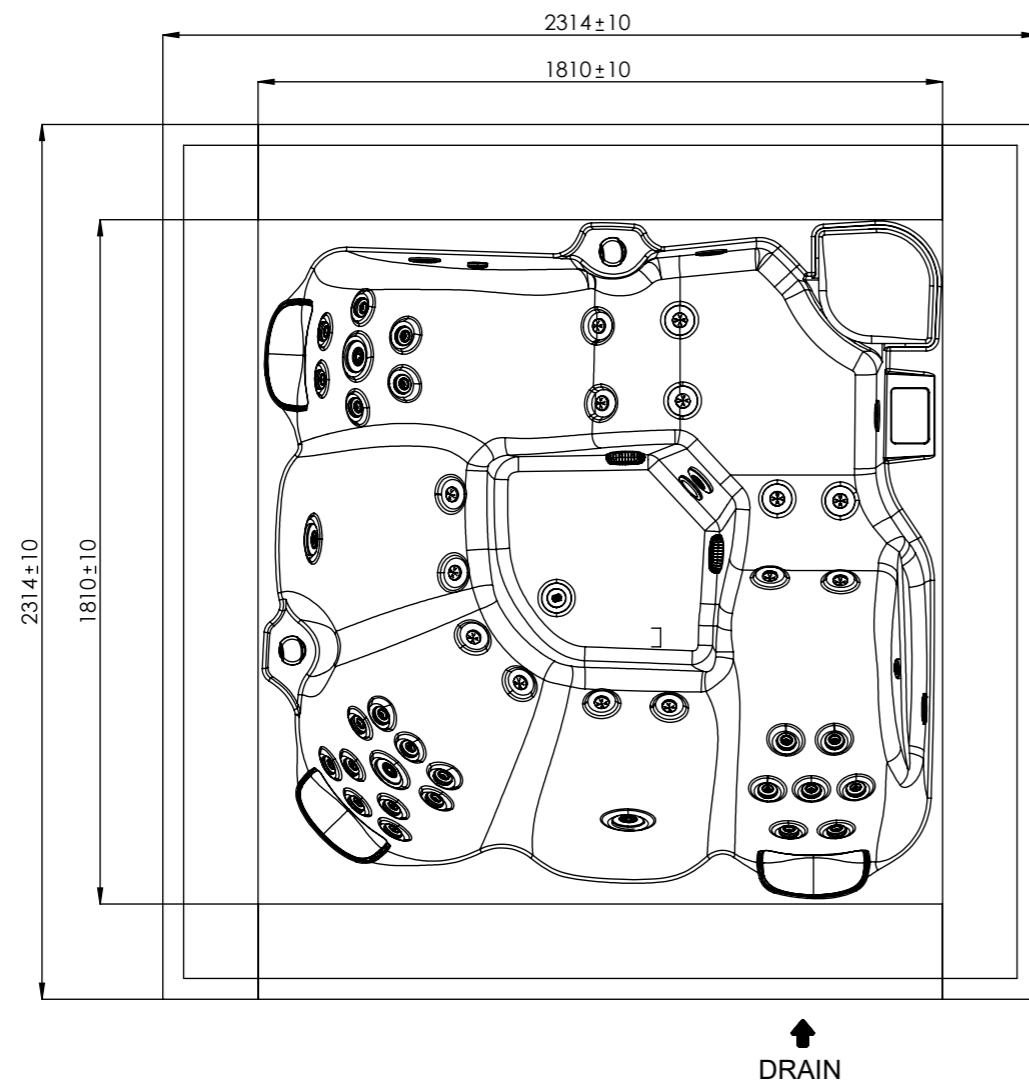

General specifications	
Spa weight (dry)	450 kg
Spa weight (filled)	1425 kg

ELECTRICAL BOARD CONNECTIONS ACCESS

According to our policy of continuous improvement, dimensions, features or components of this product can be partially or completely changed without prior notice.
It's Customer responsibility to verify that this is the last version of the drawing

04	10/01/2020	I.Rica	Drain position modified
03	18/12/2018	D.Castillo	Spa weight added.
02	02/07/2018	A.Miquel	Jets changed (CMP)
01	05/05/2017	O. Faura	Changing of electronic parts references.
00	29/06/2016	I.Pozo	New spare templates
Change No.	Date	Name	Modification
Remarks			COMMERCIAL
Dimensions in mm. General Tolerances +/- 10mm			
Drawn	10/01/2019	I.Rica	Part Number 67100
Checked	-	X.Codina	
Scale 1:20	General Tolerance DIN 7168 ISO 2768g		Rev. 05
Sheet 1/1			
			First Angle Projection
Property of IBERSPA S.L. Avda. Pla d'Urgell 2-8 25200 Cervera, Spain. Don't use without permission. Keep this information confidential and use it solely for the permitted purpose.			